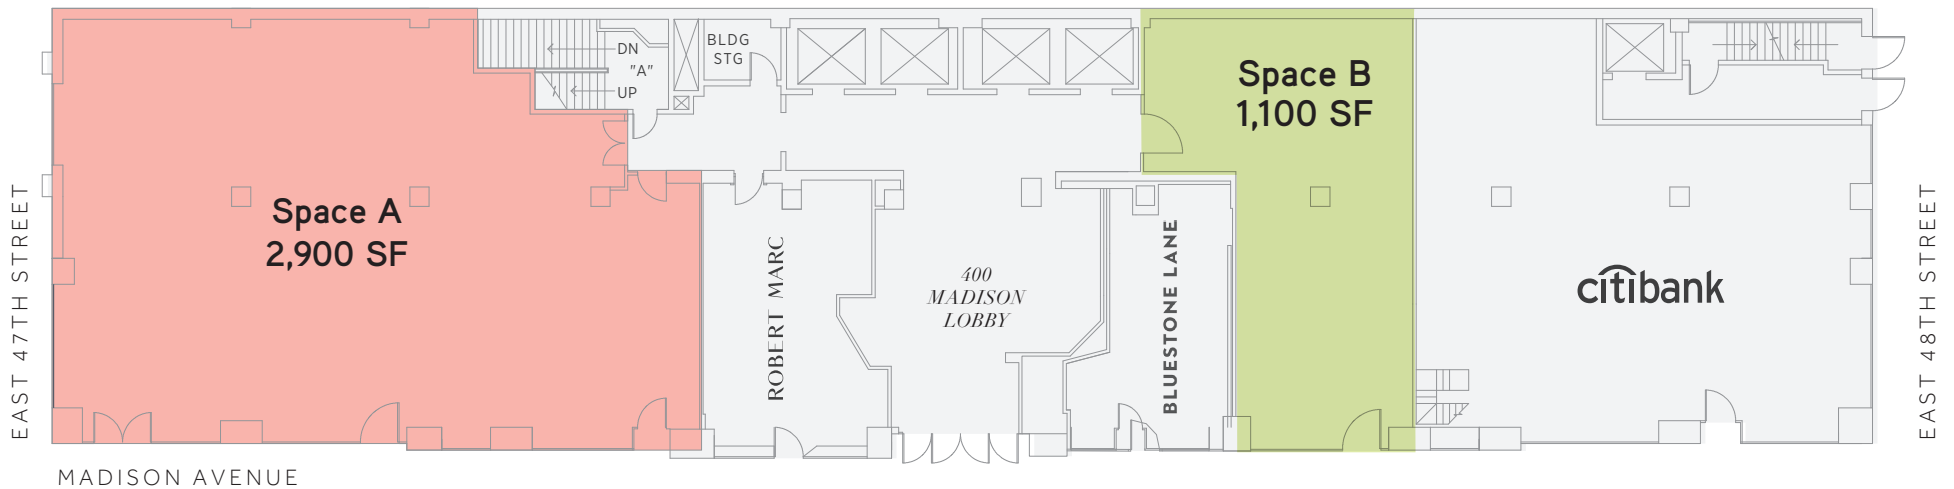

# GROUND FLOOR RETAIL : 4,000 TOTAL SF SINGLE TENANT

FOR LEASING INFORMATION, PLEASE CONTACT

Chris Schwart | 212.841.5019 | [chris.schwart@cushwake.com](mailto:chris.schwart@cushwake.com)

Steven Soutendijk | 212.713.6845 | [steven.soutendijk@cushwake.com](mailto:steven.soutendijk@cushwake.com)